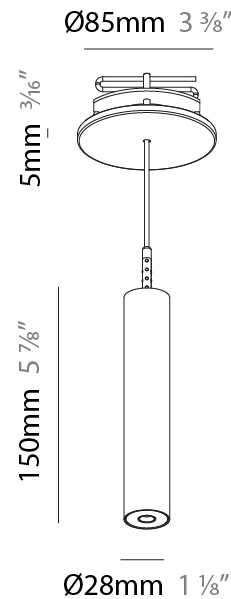

PHYSICAL

Shape: Cylinder
Diameter (mm): 28
Diameter (in): 1 1/8
Height (mm): 150
Height (in): 5 7/8
Max. Overall Height (mm): 2150
Max. Overall Height (in): 84 3/8
Min. Recessing Depth (mm): 75
Min. Recessing Depth (in): 2 15/16
Light Distribution: Downlight
Weight (kg): 0.274
Weight (lbs): 0.60
Fixture Finish: SSR / BKV / CWI / CRY / HAB / UFT / ITA / RUA / FTG / MYG / LOD / PUS / FRO / FUP / KIA / POP / BLS / SPG / MEY / GOH / GUM / CHC / COM / ABZ / JAG / OBR / MOS / ROR
Fixture Material: Aluminum
Cable Details: 2000mm or 4000mm Black Cable
Cut-out Measurements: 68mm / 2 11/16"

ELECTRICAL

Lamp Type: LED (Zhaga Standard)
Input Wattage (W): 6.6
Total Output Wattage (W): 6
Dimming: Tri-Mode (Non-Dimming and Phase Dimming (120Vac only) and 0-10V Dimming)
Driver Included: Yes
Driver Location: External
Driver Type: Constant Current - Universal
Driver Class: Class 2
Housing: ENCP3 w/Quick Connect
Input Voltage (V): 120 - 277
Constant Current (MA): 500

LED

Number of LEDs: 1
Color Temperature (°K): 2700 / 3000 / 4000
Max. Delivered Lumen (lm): 330 / 360 / 380
CRI: >90 CRI
Lamp Life (hrs): 50000
Upon Request: ***3500K available in minimum quantities (larger quantities upon request)

OPTICAL

Optic°: 24 / 32 / 34 / 55 / 58

RATINGS AND CERTIFICATIONS

Certified By: Certified for North American Standards
IP rating: IP20